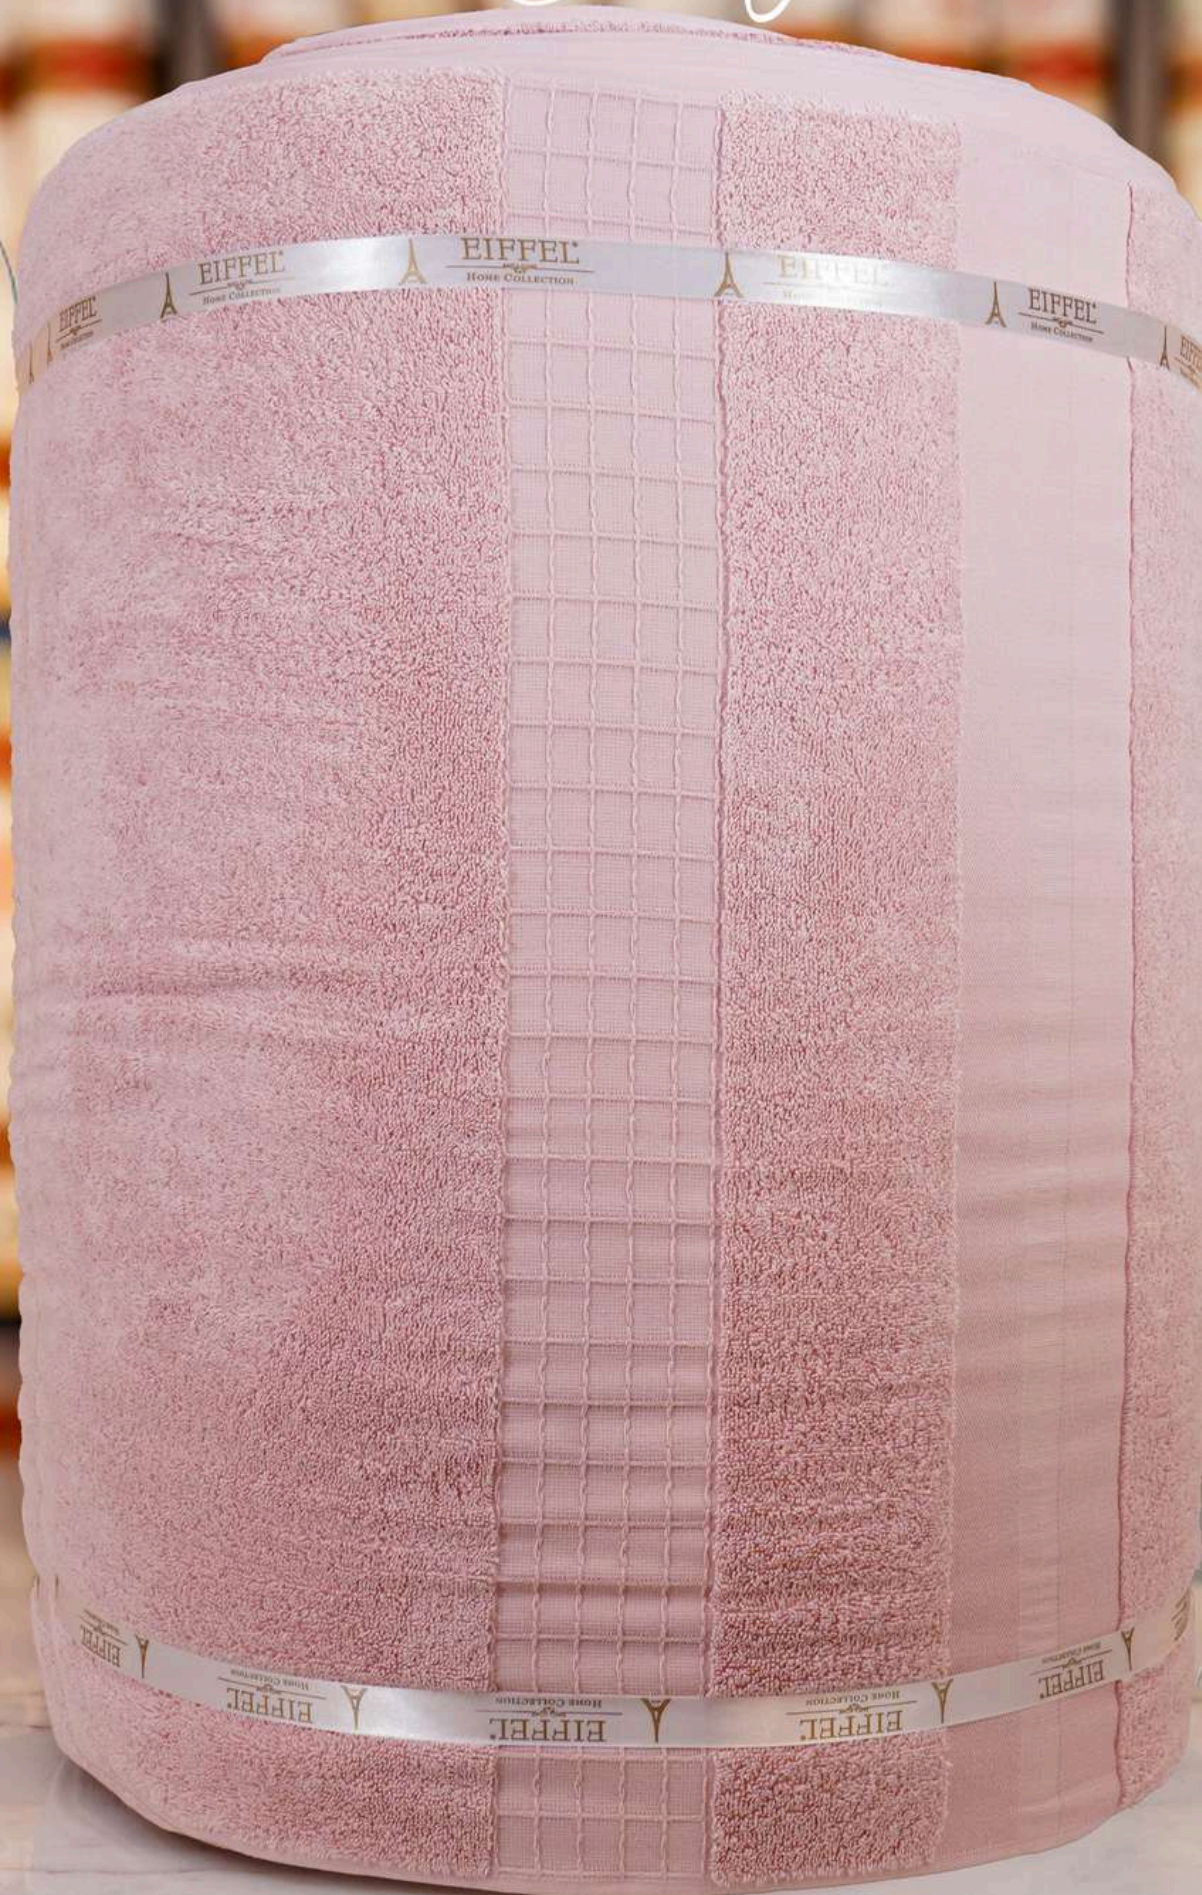

- **Material:** 100% pure cotton for natural softness and superior absorbency.
- **Weight:** Premium 550 GSM density ensuring plush texture and long-lasting performance.
- **Finish:** Side-stitched edges for extra strength, durability, and refined detailing.
- **Sizes:** Available in four practical sizes — 30×50, 50×90, 70×140, and 90×150.
- **Colors:** Offered in six elegant color options to match any style or interior.
- **Quantity:** Each roll contains 50 high-quality, consistently produced pieces.

50 Piece

Beige

70 * 140

550 FMS

Bordure Jacquard Towels

100% cotton

50 Piece

White

50 * 90

SMF 055

Bordure Jacquard Towels

100% cotton

50 Piece

Pembe

70 * 140

SMF 055

Bordure Jacquard Towels

100% cotton

50 Piece

Cream

50 * 90

550 GSM

Bordure Jacquard Towels

100% cotton