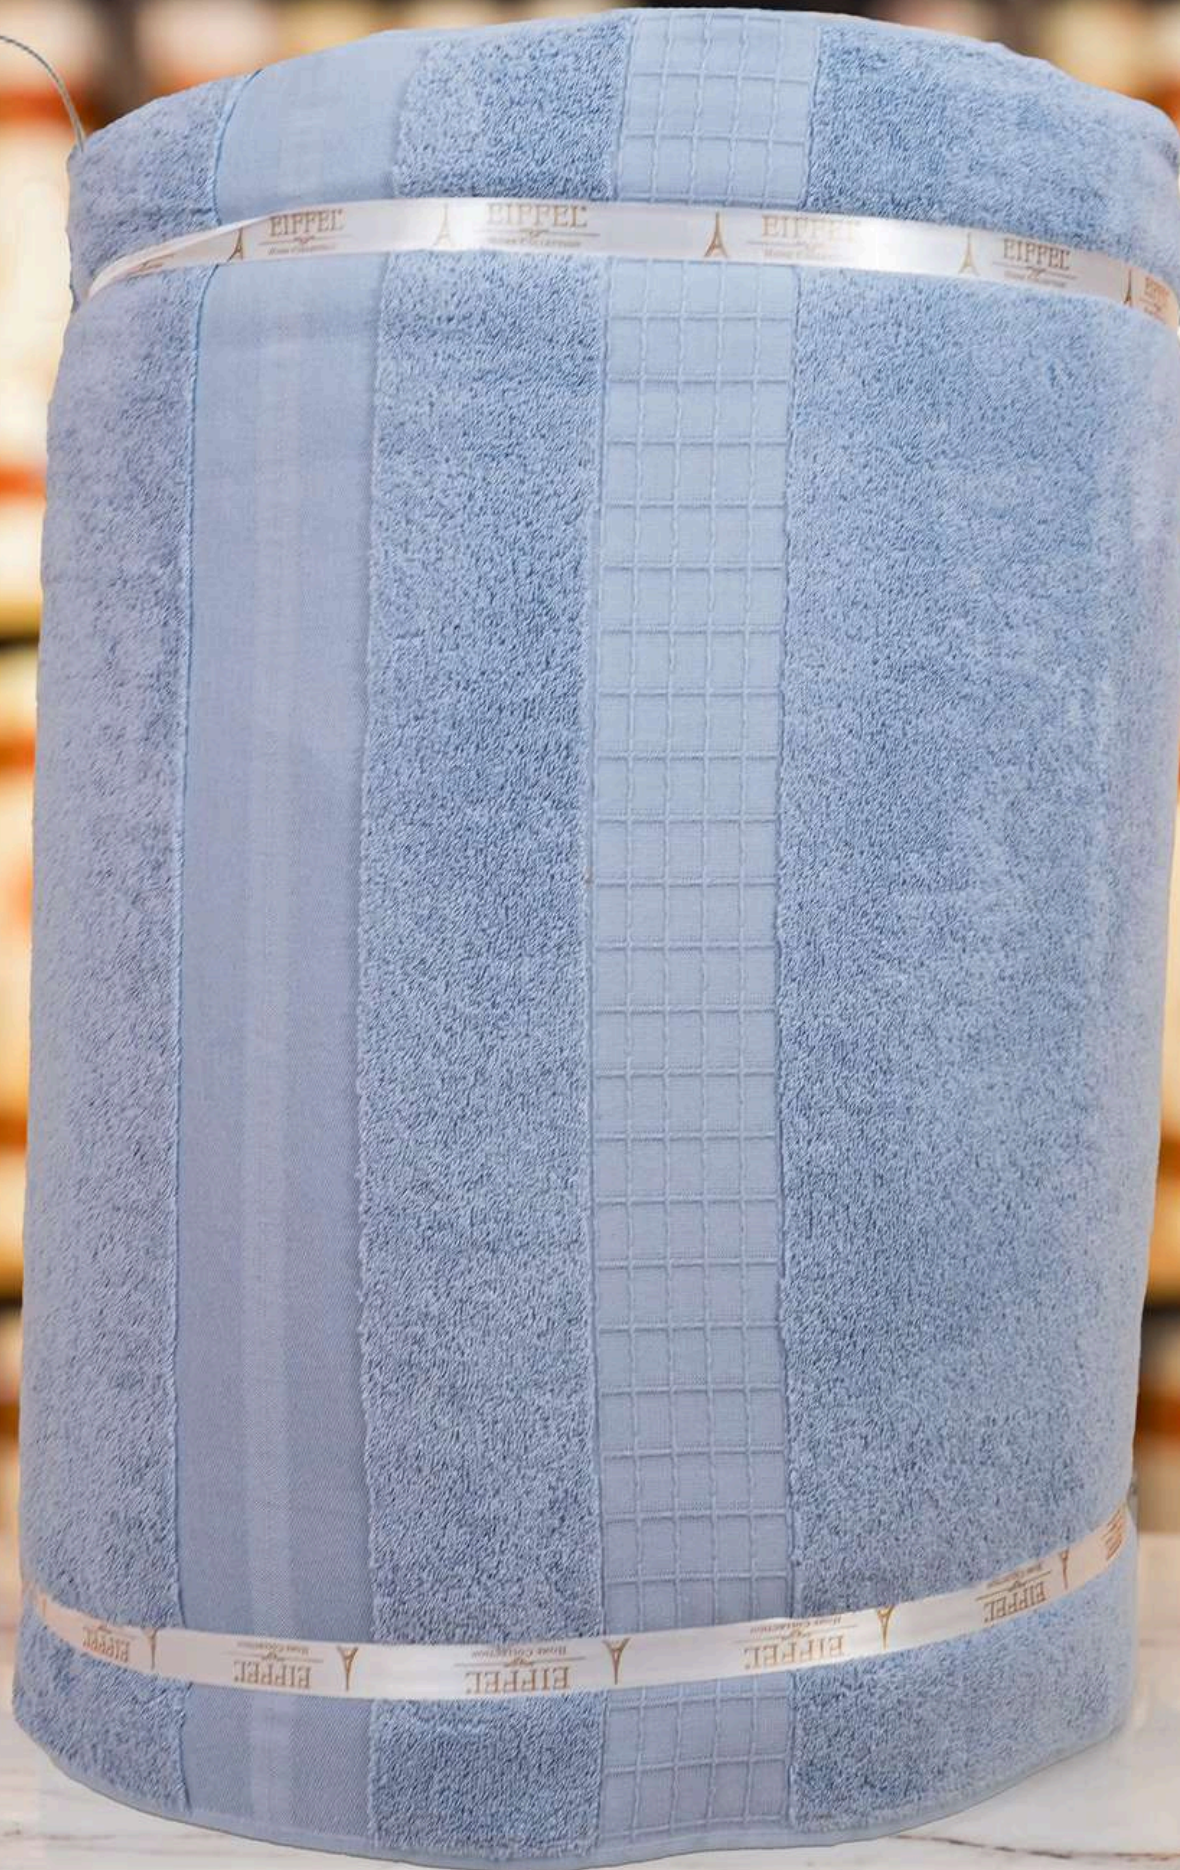

Bordure Jacquard Towels

100% cotton

50 Piece

70 * 140

Blue